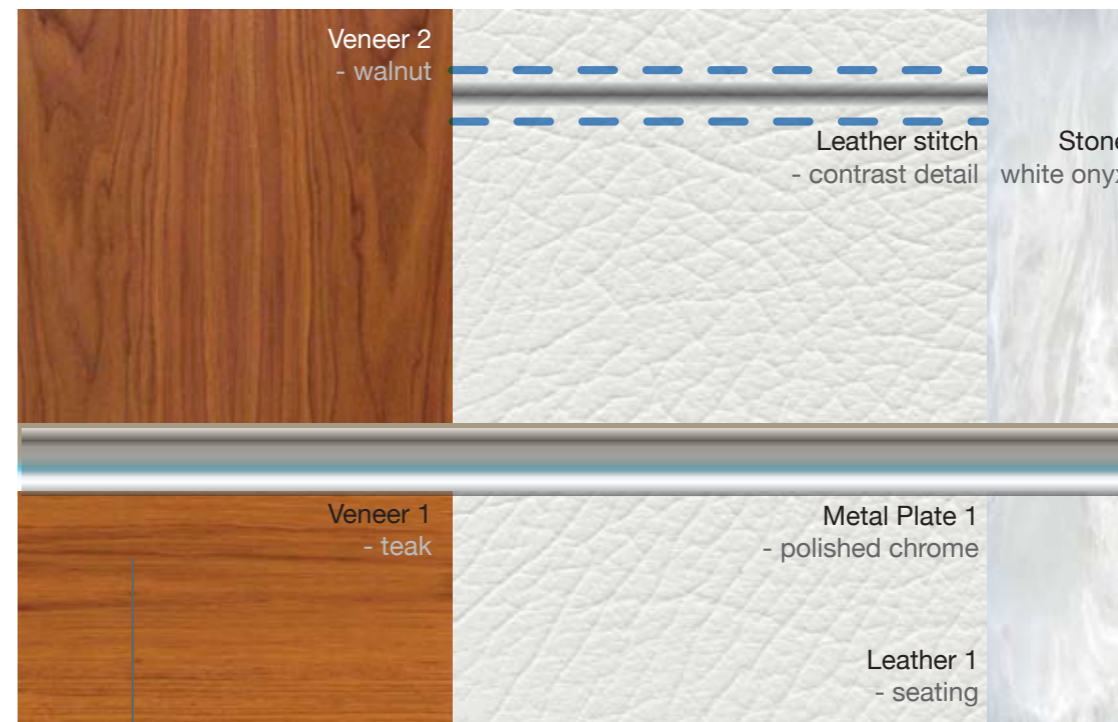

spirit aero nautic

modern classic

Decrane seat style Model A
- custom styled upholstery

light carpet with geometric relief pattern
- creates perception of space

polished accents within woods
- contemporary feel

contrast brush & polished plating
- accents

new veneers
- mix of tones (teak/walnut)
- contrast grain direction

Lifestyle - classic colour & material design

exterior to convey interior
- choice of paint detail to add presence
to aircraft